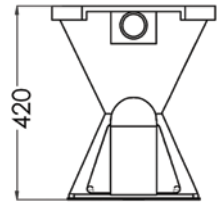

PRODUCT CODE:

WC-SSPS

The 3monkeez® pedestal toilet pan is perfect for public amenities, council rest areas, schools, nightclubs and other areas where a low maintenance stainless steel toilet pan is necessary. It features a rear inlet, perfect for use with in wall cisterns.

FEATURES & BENEFITS:

- Vandal proof design
- Compatible with 3monkeez® Dual Flush Cistern - AB-CIS-DF or 3monkeez® Pull Chain Cistern - AB-CIS-PC
- Easy to retrofit
- Simple installation
- Radius edges
- Satin finish
- 2mm 304 grade stainless steel

In stock and available for immediate delivery

AS1172.1 AS1172.2
23094

Rear

If used with 3monkeez® cistern and stainless steel flushpipe, set out range is 330mm – 470mm from wall to centre of outlet.

Details accurate at time of print. Whilst all care has been taken in compiling this information, designs & dimensions shown are indicative only and should not be relied upon without prior approval.

STAINLESS STEEL EVOLUTIONS
Innovate · Create · Deliver