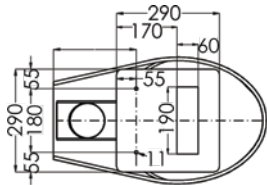

PRODUCT CODE:

WC-SSPS

The 3monkeez® pedestal toilet pan is perfect for public amenities, council rest areas, schools, nightclubs and other areas where a low maintenance stainless steel toilet pan is necessary. It features a rear inlet, perfect for use with in wall cisterns.

FEATURES & BENEFITS:

- Vandal proof design
- Compatible with 3monkeez® Dual Flush Cistern - AB-CIS-DF or 3monkeez® Pull Chain Cistern - AB-CIS-PC
- Easy to retrofit
- Simple installation
- Radius edges
- Satin finish
- 2mm 304 grade stainless steel

In stock and available for immediate delivery

AS1172.1 AS1172.2
23094

Bottom

If used with 3monkeez® cistern and stainless steel flushpipe, set out range is 330mm – 470mm from wall to centre of outlet.

Details accurate at time of print. Whilst all care has been taken in compiling this information, designs & dimensions shown are indicative only and should not be relied upon without prior approval.

STAINLESS STEEL EVOLUTIONS
Innovate · Create · Deliver