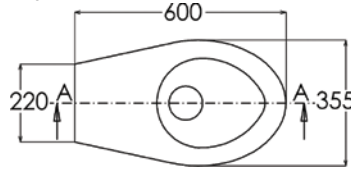

FEATURES & BENEFITS:

- Vandal proof design
- Compatible with 3monkeez® Dual Flush Cistern - AB-CIS-DF or 3monkeez® Pull Chain Cistern - AB-CIS-PC
- Easy to retrofit
- Simple installation
- Radius edges
- Satin finish
- 2mm 304 grade stainless steel

In stock and available for immediate delivery

AS1172.1 AS1172.2
23094

Top