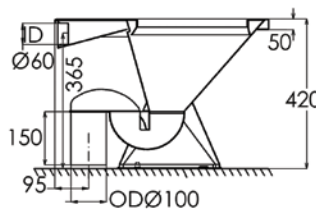

Cross Section