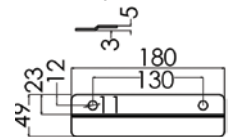

PRODUCT CODE:

WC-SSPS

The 3monkeez® pedestal toilet pan is perfect for public amenities, council rest areas, schools, nightclubs and other areas where a low maintenance stainless steel toilet pan is necessary. It features a rear inlet, perfect for use with in wall cisterns.

FEATURES & BENEFITS:

- Vandal proof design
- Compatible with 3monkeez® Dual Flush Cistern - AB-CIS-DF or 3monkeez® Pull Chain Cistern - AB-CIS-PC
- Easy to retrofit
- Simple installation
- Radius edges
- Satin finish
- 2mm 304 grade stainless steel

In stock and available for immediate delivery

AS1172.1 AS1172.2
23094

Floor Clip

If used with 3monkeez® cistern and stainless steel flushpipe, set out range is 330mm – 470mm from wall to centre of outlet.

Details accurate at time of print. Whilst all care has been taken in compiling this information, designs & dimensions shown are indicative only and should not be relied upon without prior approval.

STAINLESS STEEL EVOLUTIONS
Innovate · Create · Deliver